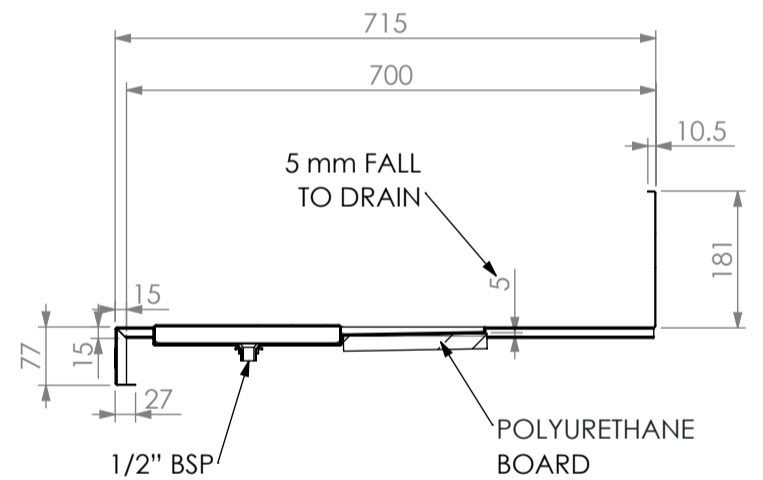

SIMPLY STAINLESS

Modular Bar Solutions

WMTS.101
WM-040293
SIMPLY STAINLESS
Model Number : SBM-BS-GR

WITH GLASS RINSE

WITHOUT GLASS RINSE

SPECIFICATION	
Top section	- High quality 304 grade stainless steel. - 1.2mm gauge, no. 4 Finish.
Beer Station	- Fully integrated jug rinser Watermark approved (GR Models only). - Stainless steel drip tray. - Polyurethane board for font attachment below. - 1/2" BSP drain spigot. - Reinforcing channels under.

NOTE:
1. 700mm DEEP MODULE ELEVATION SHOWN.

SBM-BS	BEER STATION (Bridge Type)	
	Product Code	Dimensions (mm)
	SBM-BS-6-0950	950x600
	SBM-BS-6-1300	1300x600
	SBM-BS-GR-6-0950	950x600
	SBM-BS-GR-6-1300	1300x600
	SBM-BS-7-0950	950x700
	SBM-BS-7-1300	1300x700
	SBM-BS-GR-7-0950	950x700
	SBM-BS-GR-7-1300	1300x700